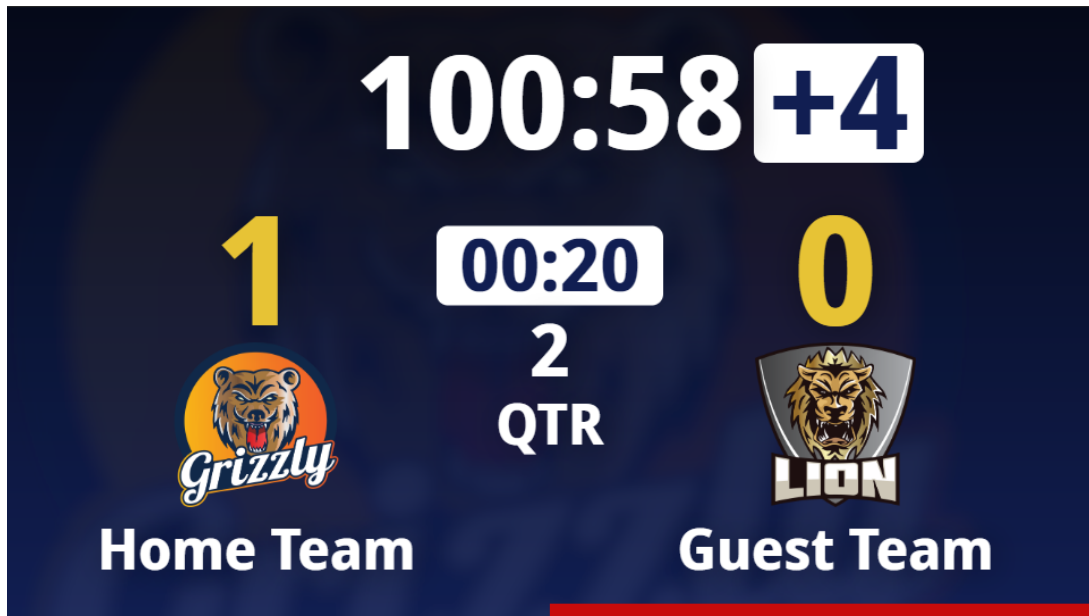

- Set name styling, display full name, only last name or first letter of first name in combo with full last name.
- Set labels for up to 4 referees.
- Possible to enable using a whistle image as background.

□ Results

Results template shows the current game, with scores, team names, game time, extra time, and the status of the game. Possible to show penalties as well as team timeouts and 10 minute timeouts.

The template also has the ability to activate daytime fallback, showing clock and custom image when Sport in the Box is no longer receiving data from the console.

⚙️ Results settings

- Settings for all labels: Quarter, Pause and End of Match.
- Setting to enable/disable showing shot clock

Aiheeseen liittyvä sisältö

- [Netball Template packs release!](#)