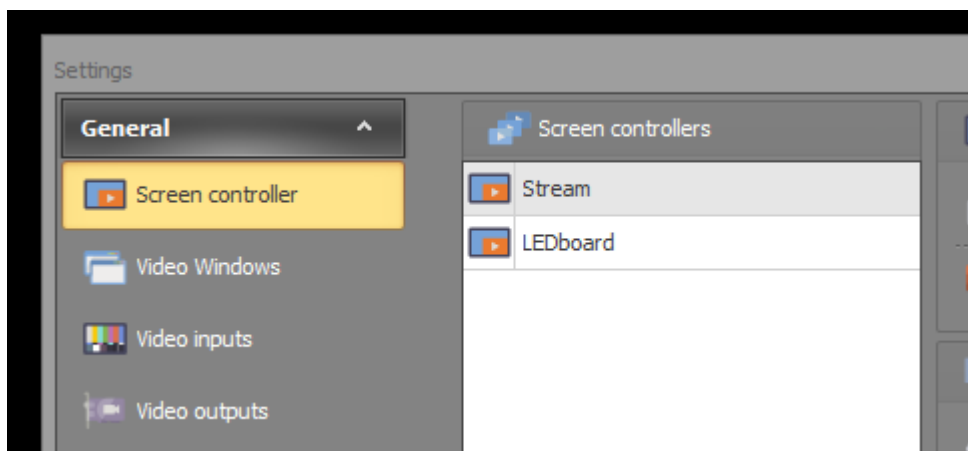

# Sport In The Box Support

Kunskapsbas > Common questions > How to change that main Preveiw show Combined output at startup

---

## How to change that main Preveiw show Combined output at startup

Erik Berglund - 2021-03-02 - Kommentarer (0) - Common questions

Go to Settings:

Select your main Screen controller:

Under Main preview source change to combined output: