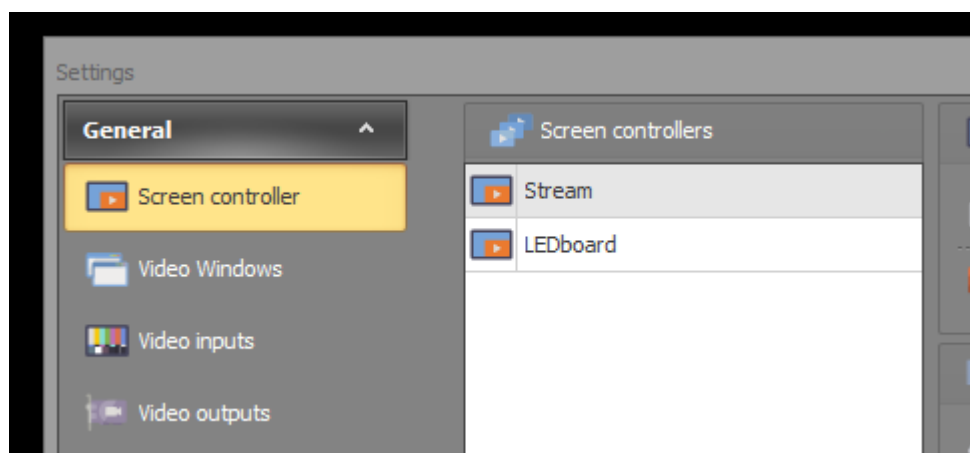

Sport In The Box Support

Kunskapsbas > Common questions > How to change that main Preveiw show Combined output at startup

How to change that main Preveiw show Combined output at startup

Erik Berglund - 2021-03-02 - Kommentarer (0) - Common questions

Go to Settings:

Select your main Screen controller:

Under Main preview source change to combined output:

Done!