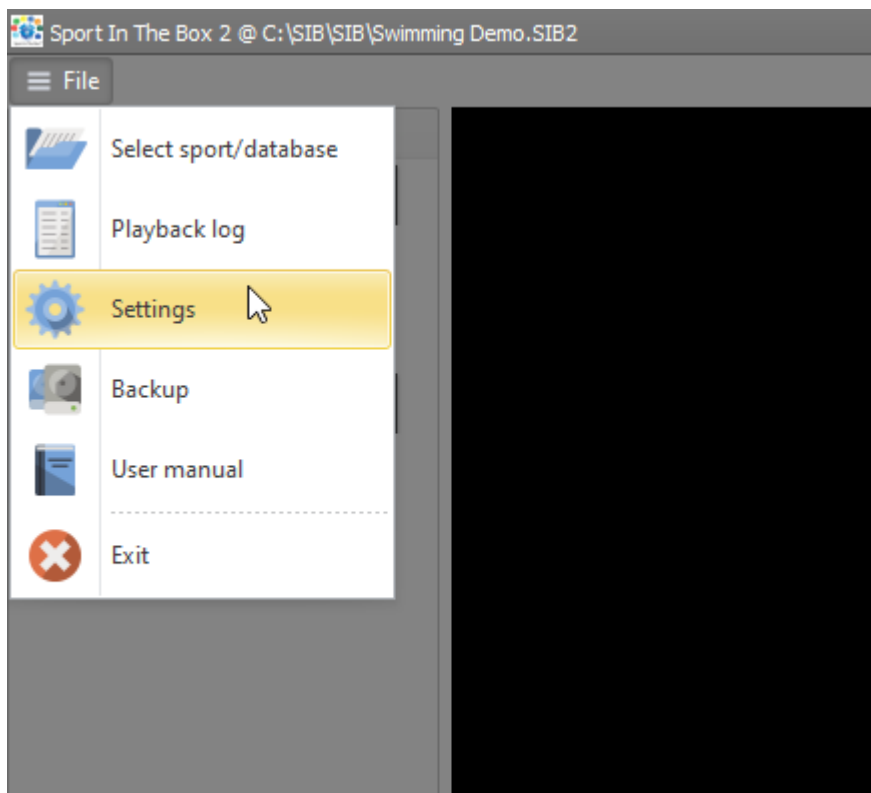

# Sport In The Box Support

Kunskapsbas > Common questions > How to change that main Preveiw show Combined output at startup

---

## How to change that main Preveiw show Combined output at startup

Erik Berglund - 2021-03-02 - Kommentarer (0) - Common questions

Go to Settings:

Select your main Screen controller:

Under Main preview source change to combined output: