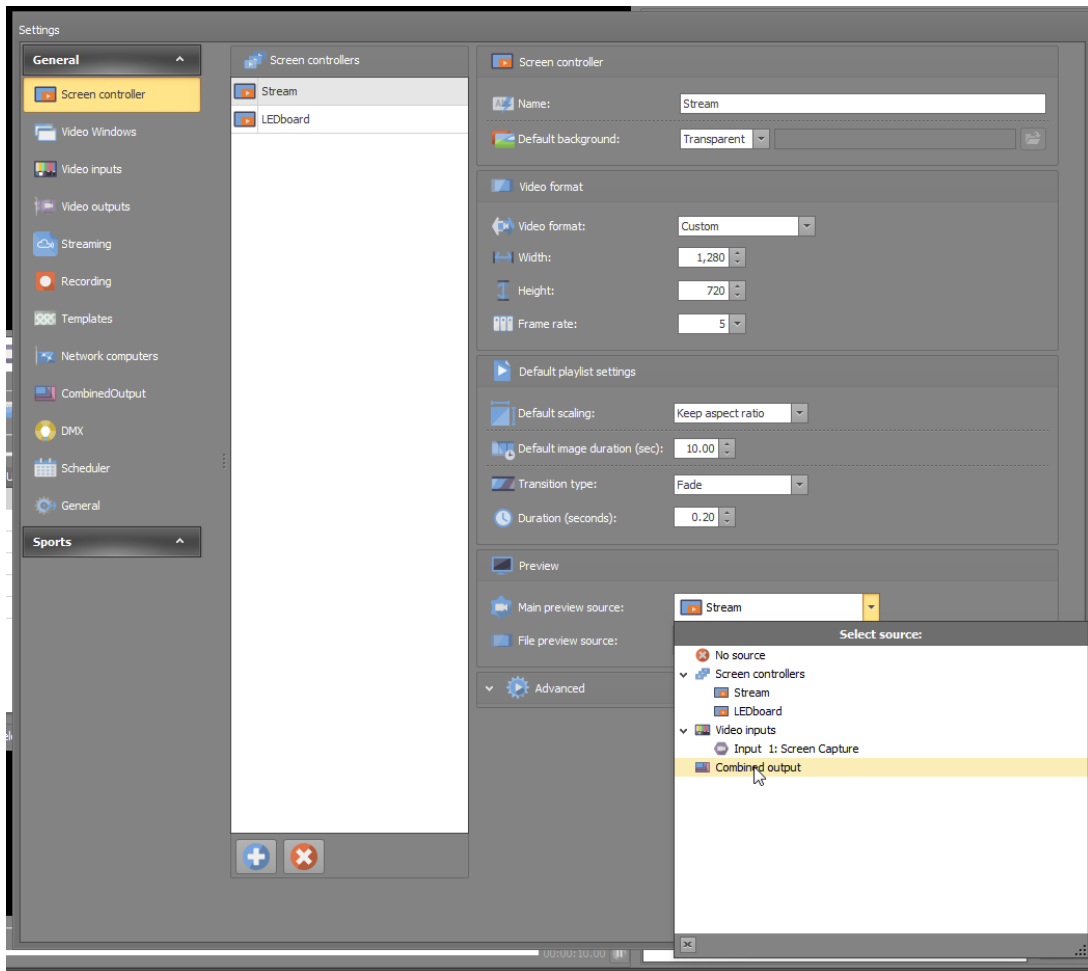

Sport In The Box Support

Kunskapsbas > Common questions > How to change that main Preveiw show Combined output at startup

How to change that main Preveiw show Combined output at startup

Erik Berglund - 2021-03-02 - Kommentarer (0) - Common questions

Go to Settings:

Select your main Screen controller:

Under Main preview source change to combined output:

Done!