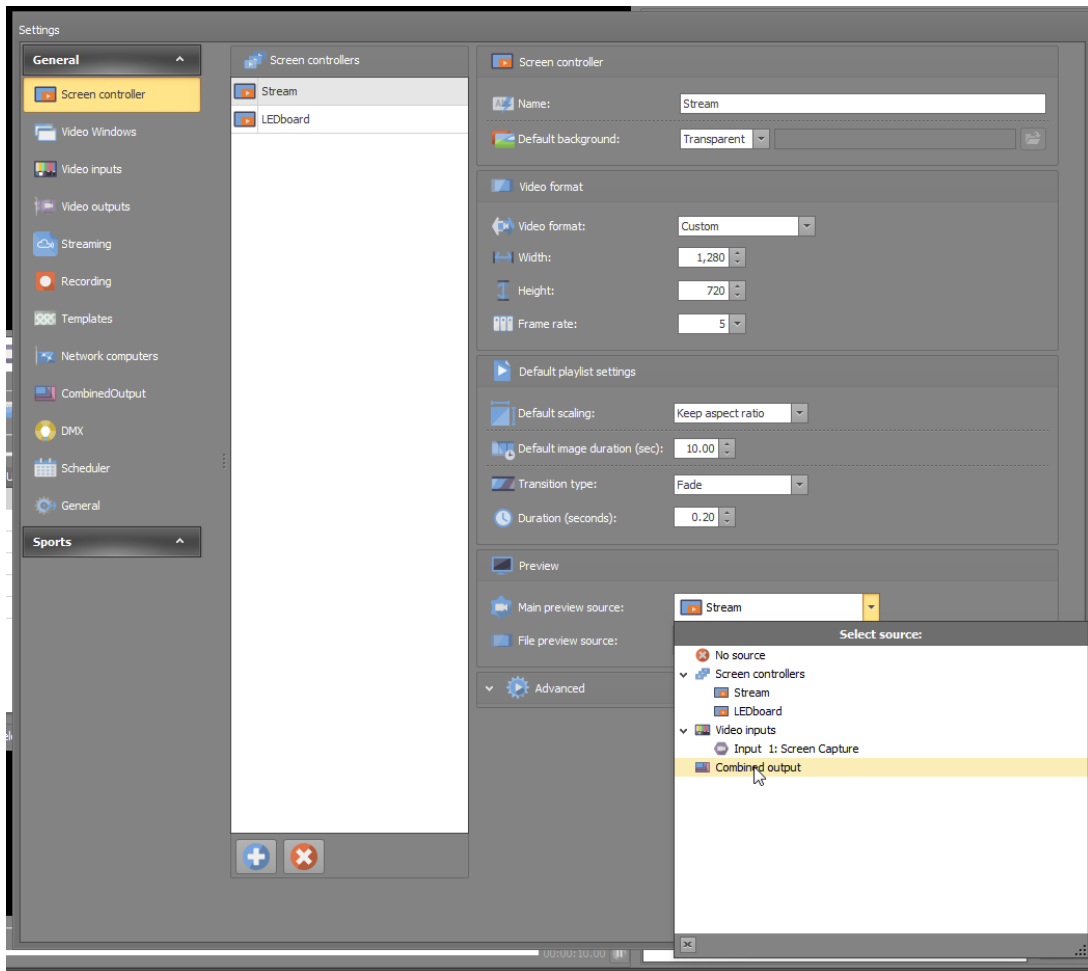

# Sport In The Box Support

Kunskapsbas > Common questions > How to change that main Preveiw show Combined output at startup

---

## How to change that main Preveiw show Combined output at startup

Erik Berglund - 2021-03-02 - Kommentarer (0) - Common questions

Go to Settings:

Select your main Screen controller:

Under Main preview source change to combined output: