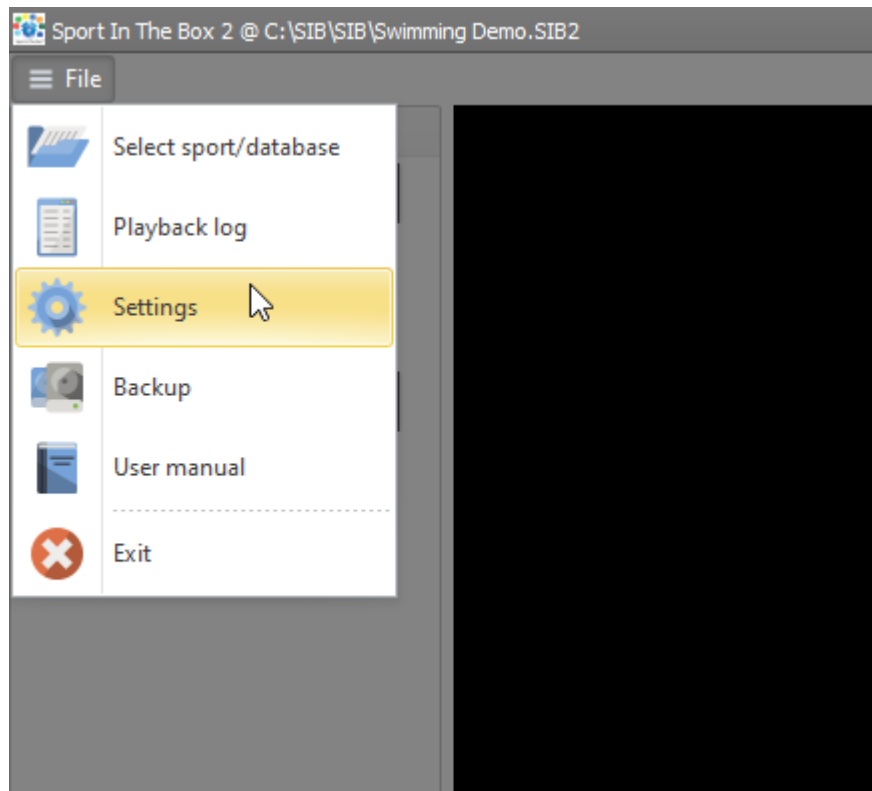

Sport In The Box Support

Kunskapsbas > Common questions > How to change that main Preveiw show Combined output at startup

How to change that main Preveiw show Combined output at startup

Erik Berglund - 2021-03-02 - Kommentarer (0) - Common questions

Go to Settings:

Select your main Screen controller:

Under Main preview source change to combined output:

Done!